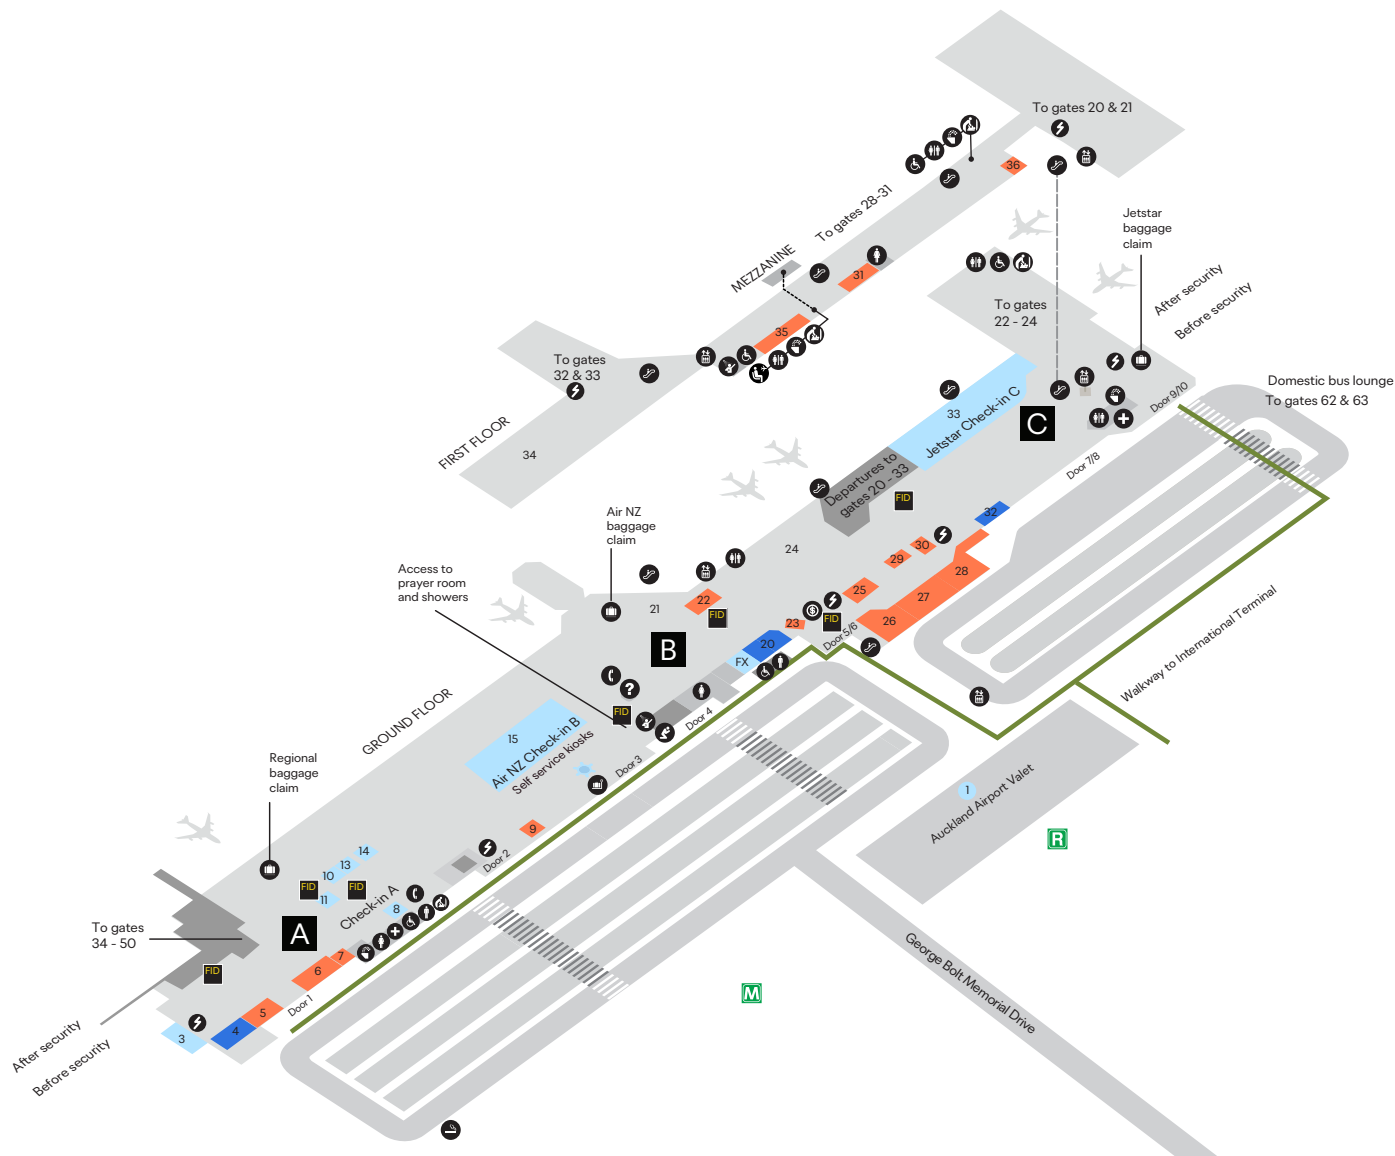

Domestic Terminal

Ground & first floor

Shopping	Facilities	
AirGo Convenience	4	Escalator
Sunglass Hut	16	Lifts
3 Wise Men	20	Drinking fountain
Relay	32	Prayer room
Eat and drink		Smoking deck
Subway	5	First aid room
Little Gipsy	6	Accessible
Krispy Kreme	7	Toilets
Retro Espresso	9	ATM
Bistro Box	22	Help desk
Dunkin' Donuts	23	Showers
The Gipsy Moth	24	Self weighing booth (bags)
Soul Origin	25	Bag claim
Sushi Platter	26	Charging station
McDonald's	27	Flight information display
Orleans Chicken & Waffles	28	Inter-terminal walkway
Tank Juice Bar	29	Before/after security
Best Ugly Bagels	30	Car Park M
Bistro Box	31	Car Park R
Hudsons	35	
Hub Convenience	36	
Airport Services		Zones
Auckland Airport Valet Parking	1	Zone A
Air New Zealand Regional Lounge A	3	Zone B
Air New Zealand Check-in Zone A	8	Zone C
Air Chathams A	10	
Air New Zealand Bag Drop A	11	
Barrier Air A	13	
Fragile & Oversized Baggage A&B	14	
Air New Zealand Check-in Zone B	15	
Air New Zealand Bag Services B	21	
Jetstar Check-in Zone C	33	
Air New Zealand Lounge B	34	
Travelex B	FX	

Map accurate at date of printing August 2024