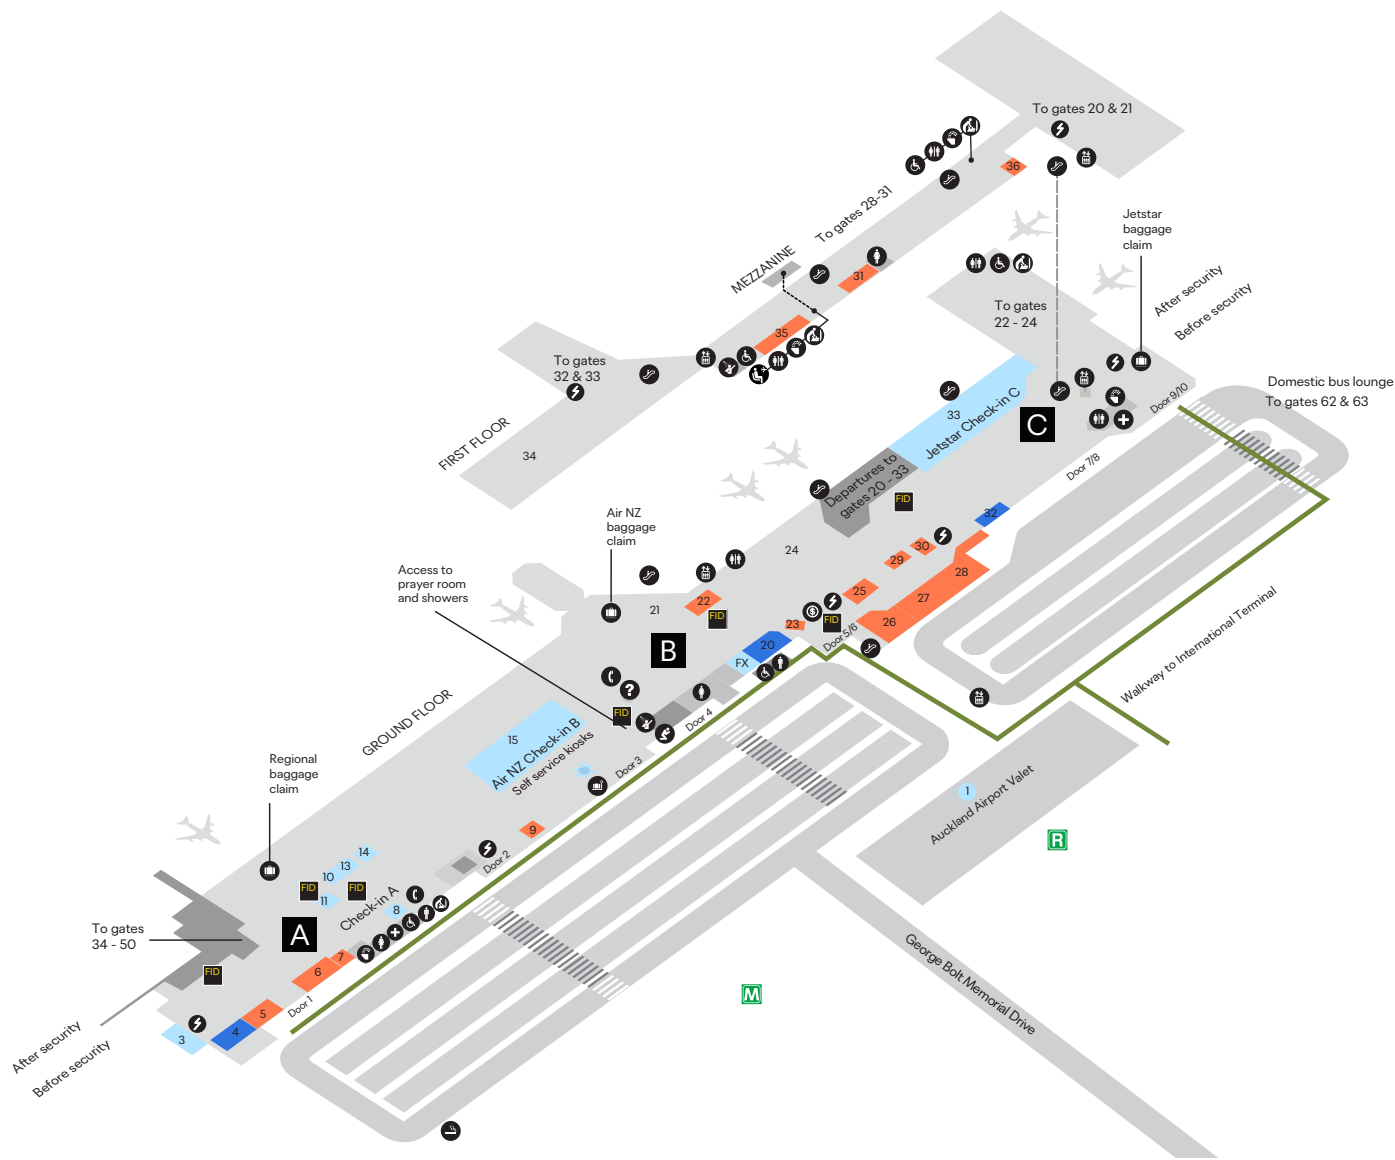

Domestic Terminal

Ground & first floor

Shopping

AirGo Convenience	4
Sunglass Hut	16
3 Wise Men	20
Relay	32

Eat and drink

Subway	5
Little Gipsy	6
Krispy Kreme	7
Retro Espresso	9
Bistro Box	22
Dunkin' Donuts	23
The Gipsy Moth	24
Soul Origin	25
Sushi Platter	26
McDonald's	27
Orleans Chicken & Waffles	28
Tank Juice Bar	29
Best Ugly Bagels	30
Bistro Box	31
Hudsons	35
Hub Convenience	36

Facilities

Escalator	
Lifts	
Drinking fountain	
Prayer room	
Smoking deck	
First aid room	
Accessible	
Toilets	
ATM	
Help desk	
Showers	
Self weighing booth (bags)	
Bag claim	
Charging station	
Flight information display	
Inter-terminal walkway	
Before/after security	
Standard+ covered - M	
Premium covered - R	

Zones

Zone A	
Zone B	
Zone C	

Airport Services

Auckland Airport Valet Parking	1
Air New Zealand Regional Lounge A	3
Air New Zealand Check-in Zone A	8
Air Chathams A	10
Air New Zealand Bag Drop A	11
Barrier Air A	13
Fragile & Oversized Baggage A&B	14
Air New Zealand Check-in Zone B	15
Air New Zealand Bag Services B	21
Jetstar Check-in Zone C	33
Air New Zealand Lounge B	34
Travelex B	FX

Map accurate at date of printing November 2024